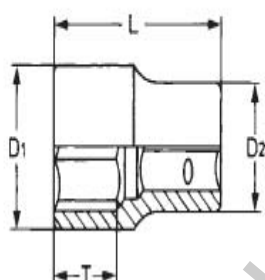

STECKSCHLÜSSEL- EINSÄTZE

DIN 3124 / ISO 2725, 6-kant
Chrom-Vanadium
verchromt
mit Kugelfangrinne

Sockets
DIN 3124 / ISO 2725, hexagon
Chrome-Vanadium
chromium plated
with ball retaining groove

Douilles
DIN 3124 / ISO 2725, 6 pans
Chrome-Vanadium
chromées
avec gorge de verrouillage
pour bille

Liaves de vaso
DIN 3124 / ISO 2725, boca hexagonal
Cromo Vanadio
cromado
con ranura de bloqueo por bola

**Вложки с присъединителен квадрат 1/2"-вътрешен 6-стен
хром – ванадий**

Характеристики:

Code	mm	mm	mm	mm	mm	ca. g	
5 0750 6008 80	8	40	9,5	12,0	22,5	55	10
5 0750 6009 80	9	40	11,0	13,2	22,5	55	10
5 0750 6010 80	10	40	13,5	14,6	22,5	55	10
5 0750 6011 80	11	40	15,0	16,2	22,5	57	10
5 0750 6012 80	12	40	15,0	17,4	22,5	57	10
5 0750 6013 80	13	40	15,0	18,8	22,5	60	10
5 0750 6014 80	14	40	15,0	20,0	22,5	60	10
5 0750 6015 80	15	40	15,0	22,0	23,0	68	10
5 0750 6016 80	16	40	15,0	22,5	23,0	68	10
5 0750 6017 80	17	40	15,0	24,0	23,0	70	10
5 0750 6018 80	18	40	15,0	25,3	23,0	78	10
5 0750 6019 80	19	40	15,0	26,7	23,0	78	10
5 0750 6020 80	20	40	15,0	28,0	23,0	83	10
5 0750 6021 80	21	40	15,0	29,2	23,0	83	10
5 0750 6022 80	22	40	16,0	30,3	24,0	90	10
5 0750 6023 80	23	43	18,0	31,6	25,0	110	10
5 0750 6024 80	24	43	18,0	32,8	26,0	115	10
5 0750 6025 80	25	43	18,0	34,0	28,0	135	10
5 0750 6026 80	26	43	18,0	35,2	28,0	140	10
5 0750 6027 80	27	43	18,0	36,7	29,0	150	10
5 0750 6028 80	28	43	18,0	37,7	30,0	160	10
5 0750 6030 80	30	43	18,0	40,2	31,0	170	10
5 0750 6032 80	32	43	18,0	43,0	31,0	180	10
5 0750 6034 80	34	43	20,0	45,0	29,0	200	10